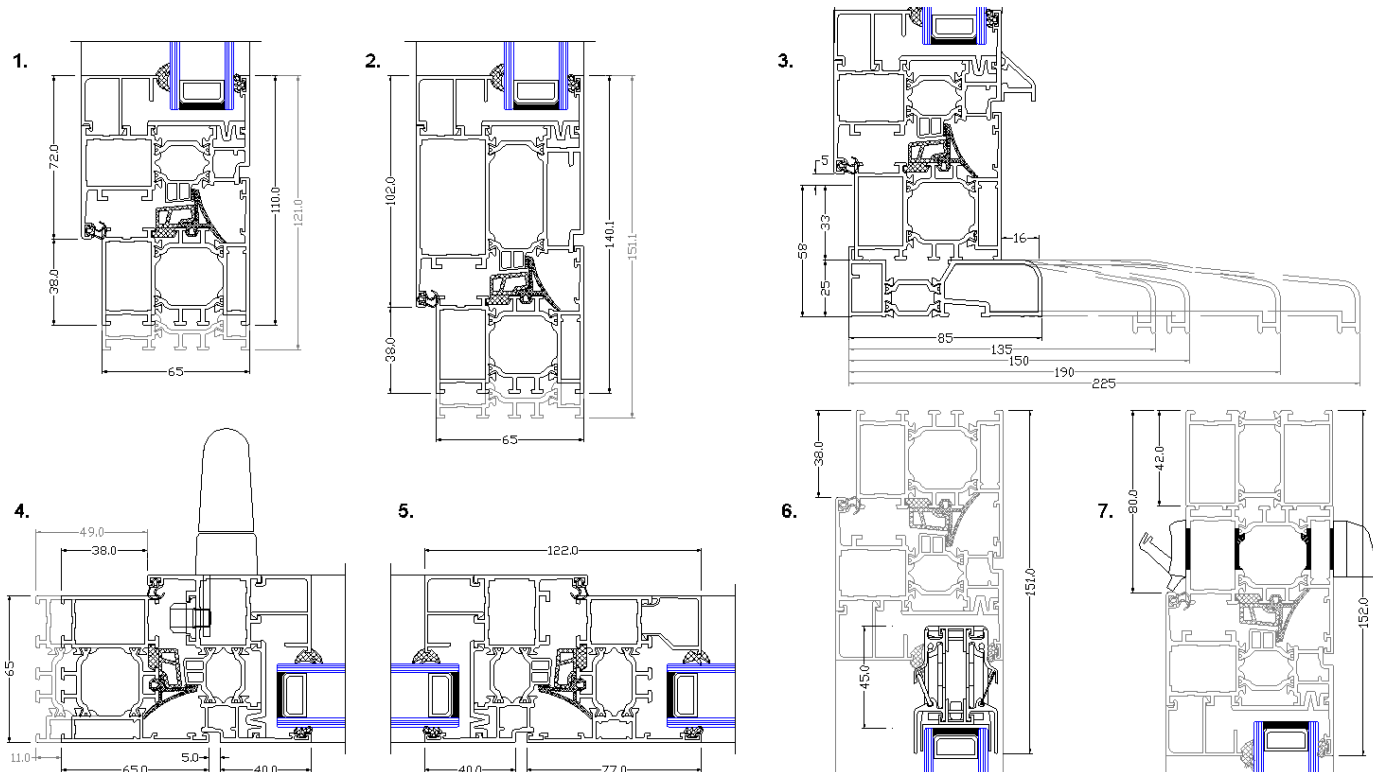

Design & Section details:

1. Typical standard sash and frame head/jamb/bottom (HD frame shadow), 2. Typical HD sash and standard frame head/jamb/bottom (HD frame shadow), 3. Bottom with cill options (sash shows optional weather drip bar), 4. Typical handle jamb, 5. Typical mullion/transom, 6. Glazed-in trickle vent typical 7. Slot-vent head outer frame with 42mm add-on to head.

T/T 72mm STANDARD sash limits:
Width [Min./Max.]: 402mm/1200mm
Height [Min./Max.]: 500mm/1600mm
Please refer to separate limits chart
Maximum Weight: 90kg

T/T 102mm HD sash limits:
Width [Min./Max.]: 402mm/1700mm
Height [Min./Max.]: 500mm/2400mm
Please refer to separate limits chart
Maximum Weight: 90kg