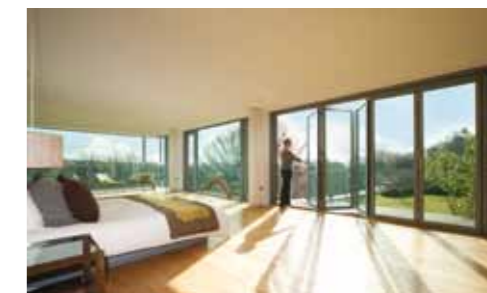

Narrow sight lines allow maximum light to flood into a room

Select an arrangement up to six leaves (single, double or triple tracks)

Invite the garden into your home with Schueco sliding doors

A lift-and-slide door with low threshold

Draught-free and watertight

Perfect for internal and external use

A Schueco sliding door is a window onto the world. It opens and closes effortlessly, disclosing great views onto the garden or patio. It allows you to enjoy all the fresh air you want while simultaneously ensuring that you're warm and comfortable when the weather turns cold.

Open up your home with Schueco folding doors

The door opens effortlessly ...

... glides back on precision rollers ...

... and neatly stacks to provide maximum space

For the ultimate outdoor experience inside, a Schueco folding door is the clear choice. When fully opened, with its leaves neatly stacked to one side, a typical door allows a clear opening of as much as 95% – it opens up your home and invites the garden to join you inside.